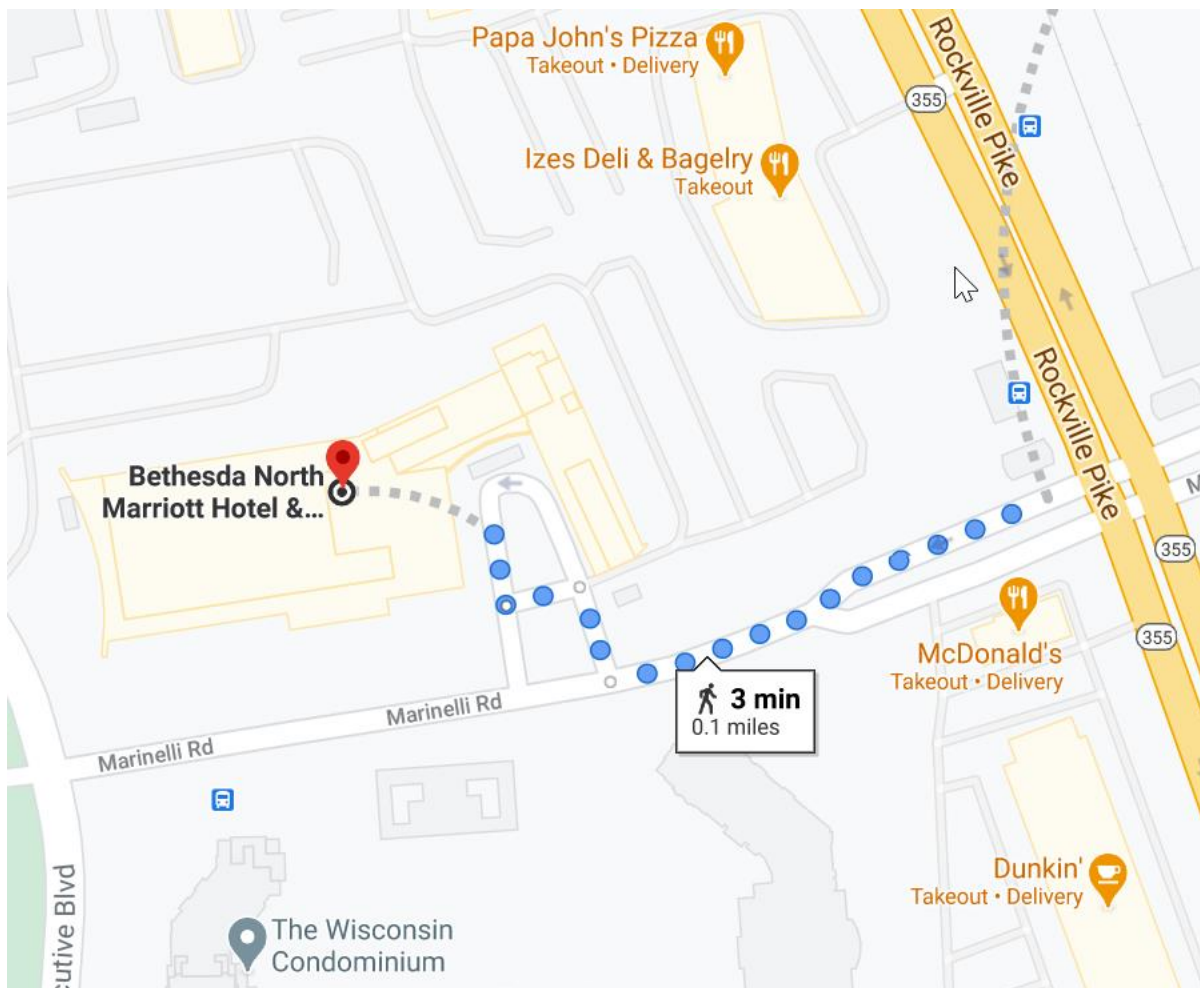

## PRACTICAL INFORMATION FOR AP-40 PARTICIPANTS

We are pleased to announce that the Fortieth Assembly of Parties (AP-40) will be held at the Bethesda North Marriott Hotel & Conference Center located at **5701 Marinelli Road, Rockville, Maryland 20852 USA.**

### MAPS AND DIRECTIONS

The Bethesda North Marriott Hotel & Conference Center is located at **5701 Marinelli Road, Rockville, Maryland 20852 USA.**

## METRO SYSTEM

[View a full map of the Metro](#)

Washington's Metrorail system opens at 5 am on weekdays and 7 am on weekends, closing at midnight every day. The closest Metro stop to Bethesda North Marriott Hotel & Conference Center is White Flint on the Red Line. Public Metro buses run on regular schedules from several areas around Maryland.

The Bethesda North Marriott Hotel & Conference Center is located one block (0.3 miles) east of the White Flint Metro station. From the Metro station, walk east across Rockville Pike one block on Marinelli Rd, turn right onto the main entrance of Marriott Hotel.