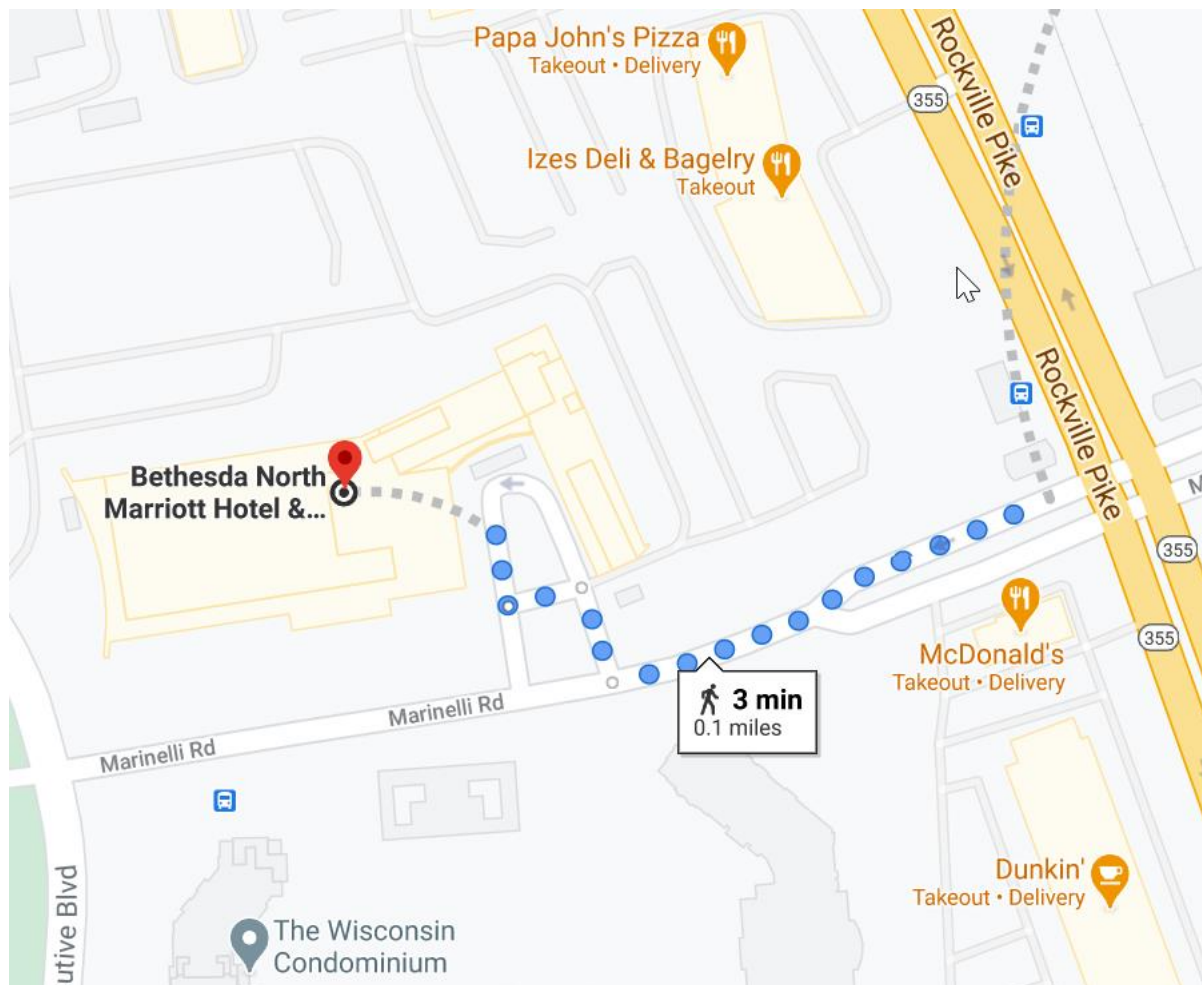

## PRACTICAL INFORMATION FOR AP-40 PARTICIPANTS

We are pleased to announce that the Fortieth Assembly of Parties (AP-40) will be held at the Bethesda North Marriott Hotel & Conference Center located at **5701 Marinelli Road, Rockville, Maryland 20852 USA.**

### MAPS AND DIRECTIONS

The Bethesda North Marriott Hotel & Conference Center is located at **5701 Marinelli Road, Rockville, Maryland 20852 USA.**

## METRO SYSTEM

[View a full map of the Metro](#)

Washington's Metrorail system opens at 5 am on weekdays and 7 am on weekends, closing at midnight every day. The closest Metro stop to Bethesda North Marriott Hotel & Conference Center is White Flint on the Red Line. Public Metro buses run on regular schedules from several areas around Maryland.

The Bethesda North Marriott Hotel & Conference Center is located one block (0.3 miles) east of the White Flint Metro station. From the Metro station, walk east across Rockville Pike one block on Marinelli Rd, turn right onto the main entrance of Marriott Hotel.